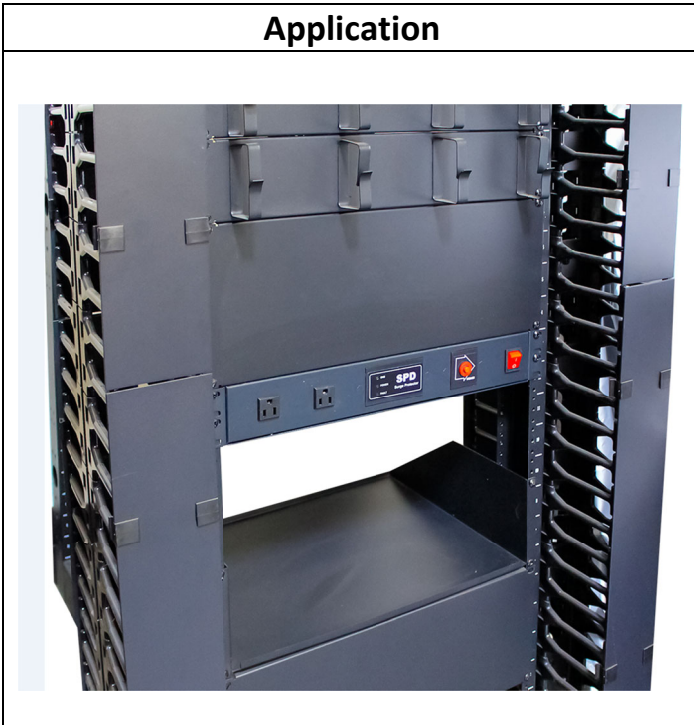

Application

Part Number	U Size	Package
PDU1012M-24	1.5U	Single Pack