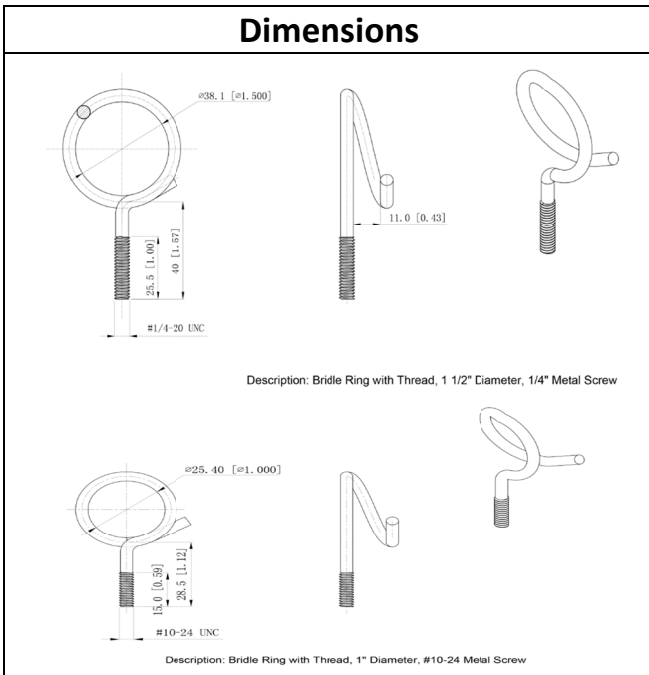

Bridle Rings, 1" & 1 1/2" Diameters (100-Packs)

Overview

Bridle Rings 1" & 1 1/2" diameters support and secure communication and other low voltage cables. Simple, effective and can be used as cost-savings alternative to J-Hooks. These bridle rings are constructed of solid steel.

Features

- Support and secure low voltage cables
- Make cable management easy
- Cost-savings alternative to J-Hooks
- Indoor/outdoor applications

Compliance

- RoHS

Package Includes

- A. Bridle Rings, 1" - 100 PCS.
- B. Bridle Rings, 1 1/2" - 100 PCS.

| Part Number | Diameter | Material | Package |
|-------------|------------------------------|----------|----------|
| A. BR100 | 1" W/#10-24 Threaded Screw | Steel | 100-Pack |
| B. BR150 | 1 1/2" W/1/4" Threaded Screw | Steel | 100-Pack |